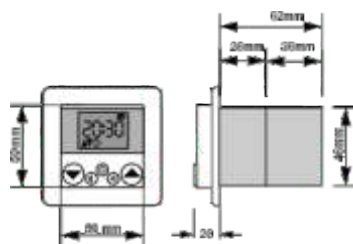

Neu!
Version „HD“ für
Hohlwand-Dosen

ACCUFIX - Inwall switch with integrated battery

Makes blinds and shutters safer in case of emergency!

- Enables operation of roller-shutters, blinds, screens, venetian blinds, black-out blinds etc. also in case of a power blackout
- Up to 20 cycles of operation in battery mode
- Fits into standard „inwall“ installation boxes (71mm)
- Acoustic detection of ANY smoke detector alarm; no wiring required
- Alarm function will be operated automatically. Faulty operation by user is excluded
- connects to Mediola-Smarthome-System
- Easy operation by buttons, remote control and/or integrated timer
- Permanent charging and surveillance of integrated batteries; Long term maintenance cyclus (4 years)
- Easy, fast, affordable

Technical specification:

Input: 110/230V
 Output: 12V (24V)
 Dimension controller: 50 x 50 x 15 mm
 Dimension inwall box: 57 x 57 x 61 mm
 RF frequency: 868,3 Mhz
 Frequency of alarm: 2,5 KHz - 4,0 KHz
 Batteries: LiPo, 4 x 3,7V=14,8V
 Capacity batteries: 350 mAh
 IP protection class: Ip20
 Operation temp.: +4° - +40°C