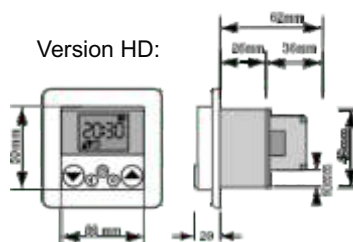

Neu!
Version „HD“ für
Hohlwand-Dosen

ACCUFIX - Inwall switch with integrated battery

Makes blinds and shutters safer in case of emergency!

- Enables operation of roller-shutters, blinds, screens, venetian blinds, black-out blinds etc. also in case of a power blackout
- Up to 20 cycles of operation in battery mode
- Fits into standard „inwall“ installation boxes (71mm)
- Acoustic detection of ANY smoke detector alarm; no wiring required
- Alarm function will be operated automatically. Faulty operation by user is excluded
- connects to Mediola-Smarthome-System
- Easy operation by buttons, remote control and/or integrated timer
- Permanent charging and surveillance of integrated batteries; Long term maintenance cyclus (4 years)
- Easy, fast, affordable

Technical specification:

Input: 110/230V
 Output: 12V (24V)
 Dimension controller: 50 x 50 x 15 mm
 Dimension inwall box: 57 x 57 x 61 mm
 RF frequency: 868,3 Mhz
 Frequency of alarm: 2,5 KHz - 4,0 KHz
 Batteries: LiPo, 4 x 3,7V=14,8V
 Capacity batteries: 350 mAh
 IP protection class: Ip20
 Operation temp.: +4° - +40°C