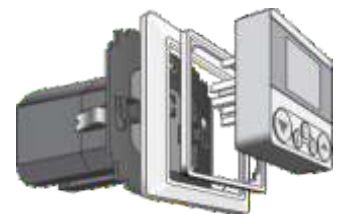

Neu!
Version „HD“ für
Hohlwand-Dosen

ACCUFIX - Inwall switch with integrated battery

Makes blinds and shutters safer in case of emergency!

- Enables operation of roller-shutters, blinds, screens, venetian blinds, black-out blinds etc. also in case of a power blackout
- Up to 20 cycles of operation in battery mode
- Fits into standard „inwall“ installation boxes (71mm)
- Acoustic detection of ANY smoke detector alarm; no wiring required
- Alarm function will be operated automatically. Faulty operation by user is excluded
- connects to Mediola-Smarthome-System
- Easy operation by buttons, remote control and/or integrated timer
- Permanent charging and surveillance of integrated batteries; Long term maintenance cyclus (4 years)
- Easy, fast, affordable

Technical specification:

Input: 110/230V
 Output: 12V (24V)
 Dimension controller: 50 x 50 x 15 mm
 Dimension inwall box: 57 x 57 x 61 mm
 RF frequency: 868,3 Mhz
 Frequency of alarm: 2,5 KHz - 4,0 KHz
 Batteries: LiPo, 4 x 3,7V=14,8V
 Capacity batteries: 350 mAh
 IP protection class: Ip20
 Operation temp.: +4° - +40°C